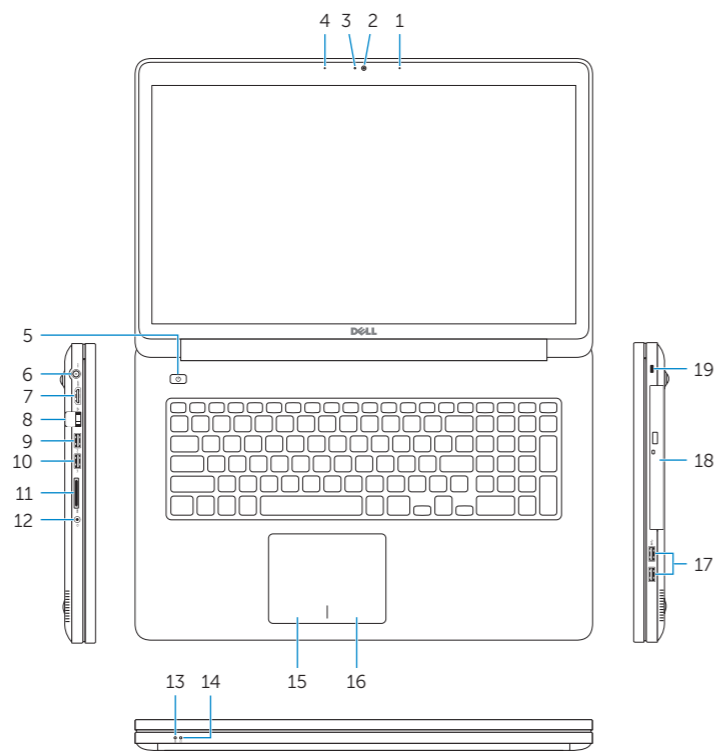

## Features

Funkce | Jellemzők | Funkcje | Özellikler

1. Right microphones
2. Camera
3. Camera-status light
4. Left microphone
5. Power button
6. Power-adapter port
7. HDMI port
8. Network port
9. USB 3.0 port with PowerShare
10. USB 3.0 port
11. Media-card reader
12. Headset port